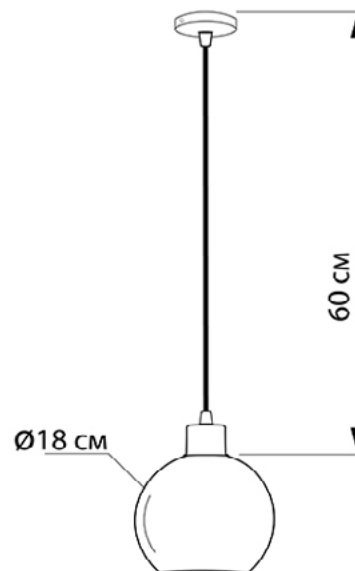

FIREFLY open

604118.22.69

Height:	60 cm
Diameter of lampshade:	18 cm
Lampholder / Socket:	E27
Number of light sources:	1
Max. wattage:	60W (watts)
Voltage:	220 V (volt)
Material:	metal/glass
Color:	silver/black smoke
Lamp included:	no
Protection class:	IP20