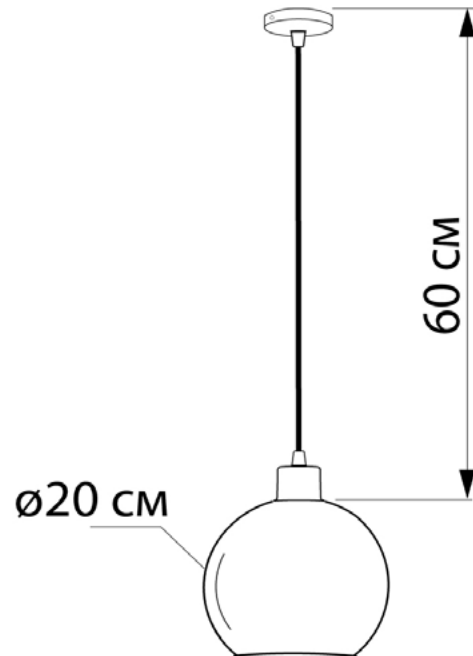

Suspension lamps

Imperium Light

FIREFLY open

60420.01.69

Height:	60 cm
Diameter of lampshade:	20 cm
Lampholder / Socket:	E27
Number of light sources:	1
Max. wattage:	60W (watts)
Voltage:	220 V (volt)
Material:	metal/glass
Color:	white/black smoke
Lamp included:	no
Protection class:	IP20