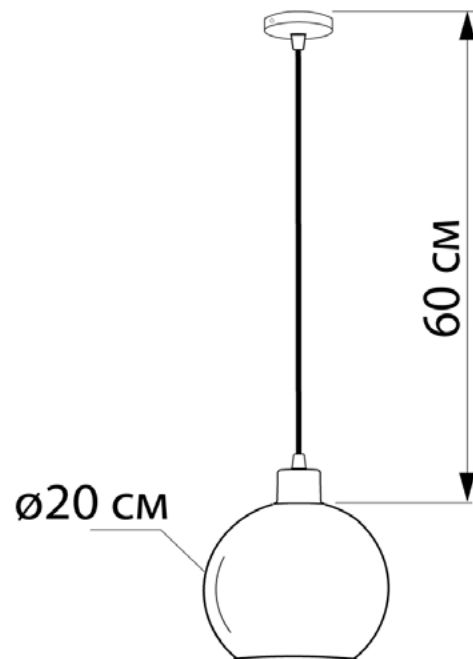

Suspension lamps

Imperium Light

FIREFLY open

604120.05.69

Height:	60 cm
Diameter of lampshade:	20 cm
Lampholder / Socket:	E27
Number of light sources:	1
Max. wattage:	60W (watts)
Voltage:	220 V (volt)
Material:	metal/glass
Color:	black/black smoke
Lamp included:	no
Protection class:	IP20