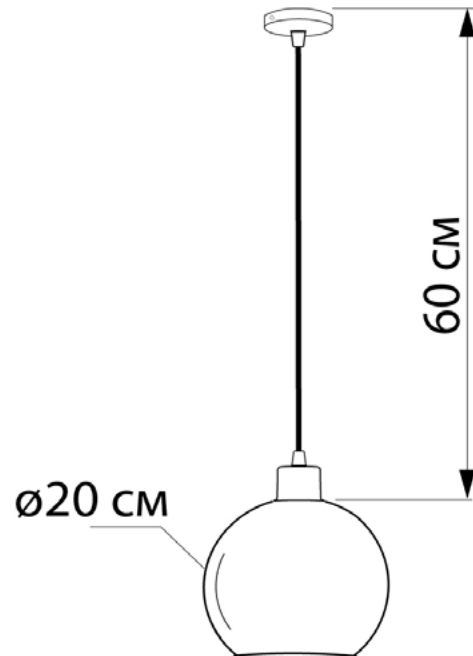

Suspension lamps

Imperium Light

FIREFLY open

604|20.12.69

Height:	60 cm
Diameter of lampshade:	20 cm
Lampholder / Socket:	E27
Number of light sources:	1
Max. wattage:	60W (watts)
Voltage:	220 V (volt)
Material:	metal/glass
Color:	gold/black smoke
Lamp included:	no
Protection class:	IP20