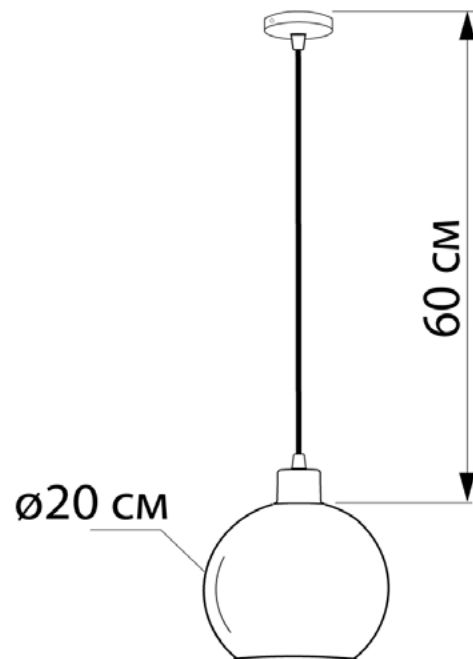

## Suspension lamps

Imperium Light

FIREFLY open

604120.22.69

Height:	60 cm
Diameter of lampshade:	20 cm
Lampholder / Socket:	E27
Number of light sources:	1
Max. wattage:	60W (watts)
Voltage:	220 V (volt)
Material:	metal/glass
Color:	silver/black smoke
Lamp included:	no
Protection class:	IP20