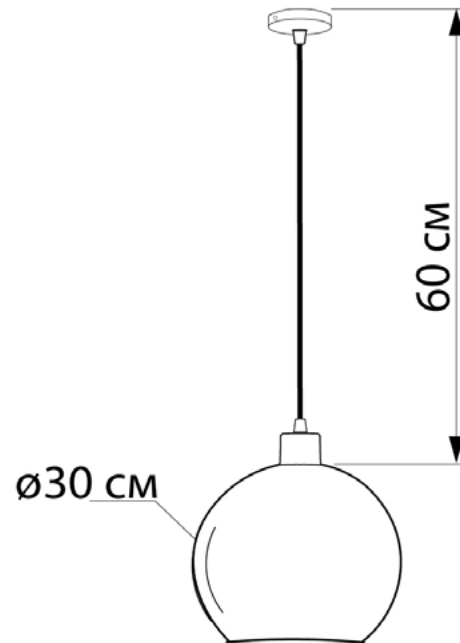

Suspension lamps

Imperium Light

FIREFLY open

604130.01.69

Height:	60 cm
Diameter of lampshade:	30 cm
Lampholder / Socket:	E27
Number of light sources:	1
Max. wattage:	60W (watts)
Voltage:	220 V (volt)
Material:	metal/glass
Color:	white/black smoke
Lamp included:	no
Protection class:	IP20