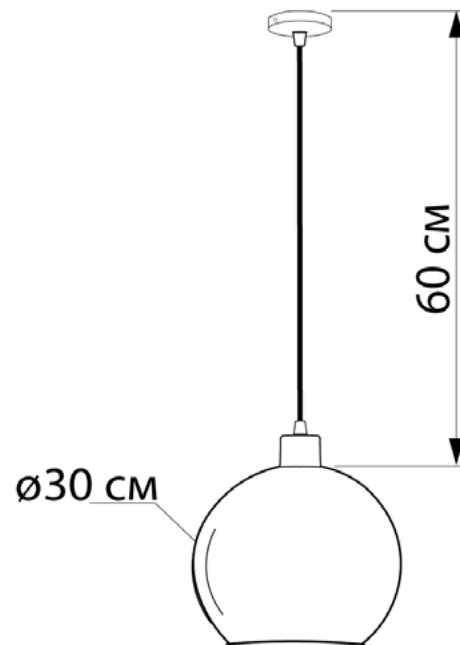

FIREFLY open

604130.05.69

Height:	60 cm
Diameter of lampshade:	30 cm
Lampholder / Socket:	E27
Number of light sources:	1
Max. wattage:	60W (watts)
Voltage:	220 V (volt)
Material:	metal/glass
Color:	black/black smoke
Lamp included:	no
Protection class:	IP20