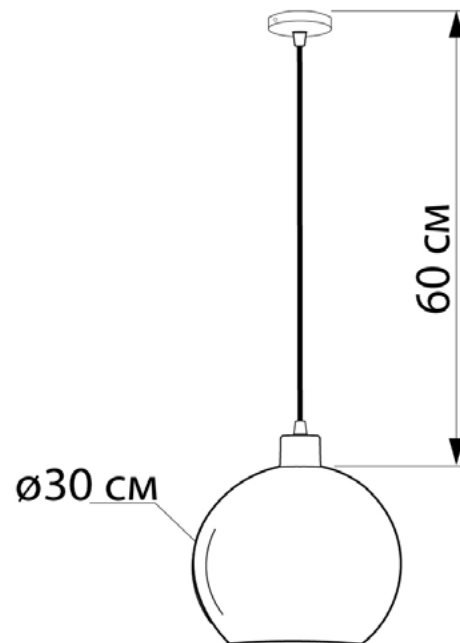

FIREFLY open

604130.12.69

Height:	60 cm
Diameter of lampshade:	30 cm
Lampholder / Socket:	E27
Number of light sources:	1
Max. wattage:	60W (watts)
Voltage:	220 V (volt)
Material:	metal/glass
Color:	gold/black smoke
Lamp included:	no
Protection class:	IP20