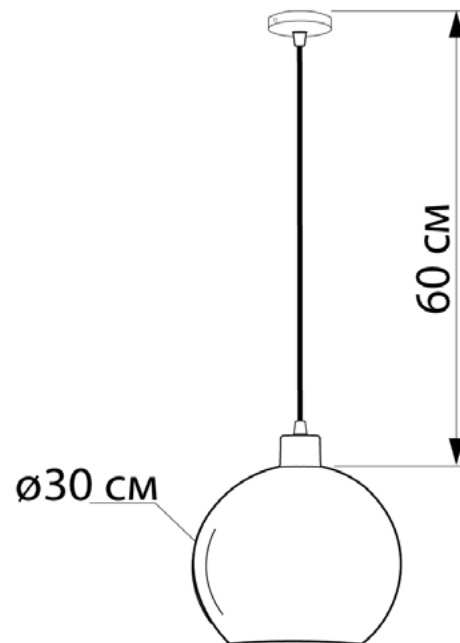

Suspension lamps

Imperium Light

FIREFLY open

604130.22.69

Height:	60 cm
Diameter of lampshade:	30 cm
Lampholder / Socket:	E27
Number of light sources:	1
Max. wattage:	60W (watts)
Voltage:	220 V (volt)
Material:	metal/glass
Color:	silver/black smoke
Lamp included:	no
Protection class:	IP20