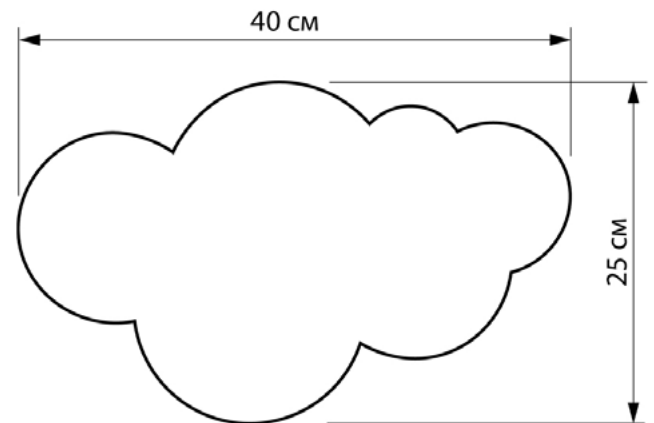

CLOUDLET

605140.01.91

| | |
|--------------------------|--------|
| Height: | 25 cm |
| Width: 20 cm | 40 cm |
| Spacing from wall:: | 4 cm |
| Lampholder / Socket: | LED |
| Number of light sources: | 1 |
| Color temperature: | 3000 K |
| Max. wattage: | 8 Watt |
| Voltage: | 230 V |
| Material: | metal |
| Color: | White |
| Lamp included: | Yes |
| Protection class: | IP20 |