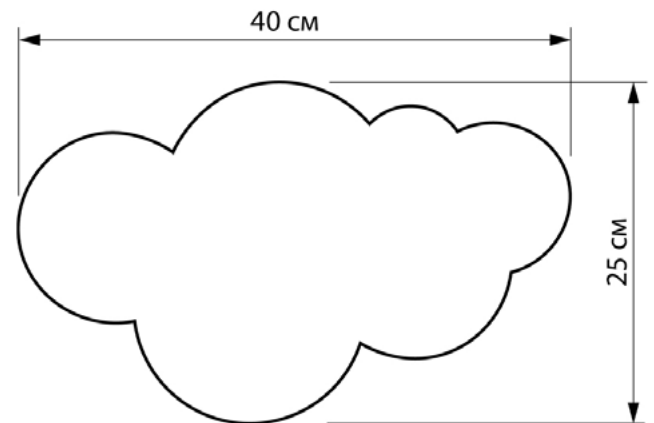

CLOUDLET

605140.01.92

Height:	25 cm
Width: 20 cm	40 cm
Spacing from wall::	4 cm
Lampholder / Socket:	LED
Number of light sources:	1
Color temperature:	4000 K
Max. wattage:	8 Watt
Voltage:	230 V
Material:	metal
Color:	White
Lamp included:	Yes
Protection class:	IP20