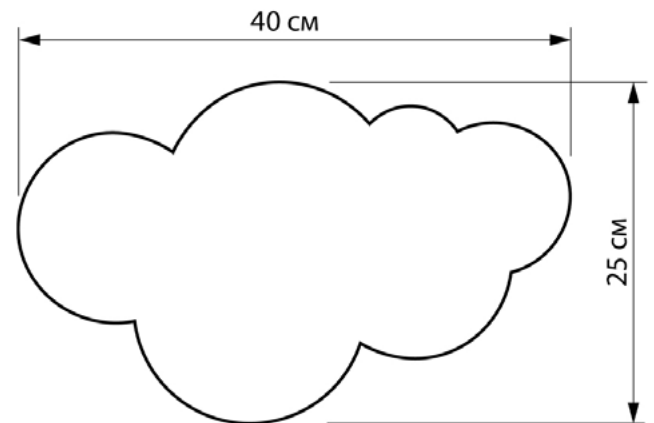

CLOUDLET

605140.01.93

Height:	25 cm
Width: 20 cm	40 cm
Spacing from wall::	4 cm
Lampholder / Socket:	LED
Number of light sources:	1
Color temperature:	6000 K
Max. wattage:	8 Watt
Voltage:	230 V
Material:	metal
Color:	White
Lamp included:	Yes
Protection class:	IP20