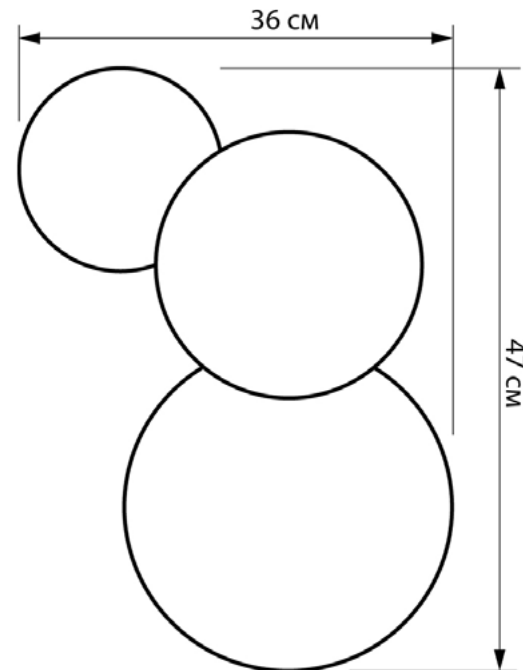

ROMEO

606147.01.91

Height:	47 cm
Width: 20 cm	36 cm
Spacing from wall::	4 cm
Lampholder / Socket:	LED
Number of light sources:	1
Color temperature:	3000 K
Max. wattage:	8.5 Watt
Voltage:	230 V
Material:	metal
Color:	Black
Lamp included:	Yes
Protection class:	IP20