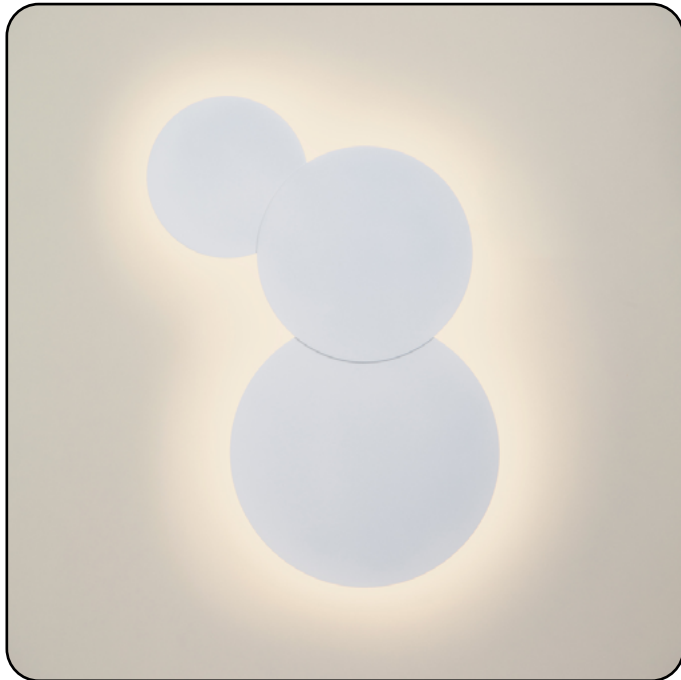

ROMEO

606147.01.91

Height:	47 cm
Width: 20 cm	36 cm
Spacing from wall::	4 cm
Lampholder / Socket:	LED
Number of light sources:	1
Color temperature:	3000 K
Max. wattage:	8.5 Watt
Voltage:	230 V
Material:	metal
Color:	Black
Lamp included:	Yes
Protection class:	IP20