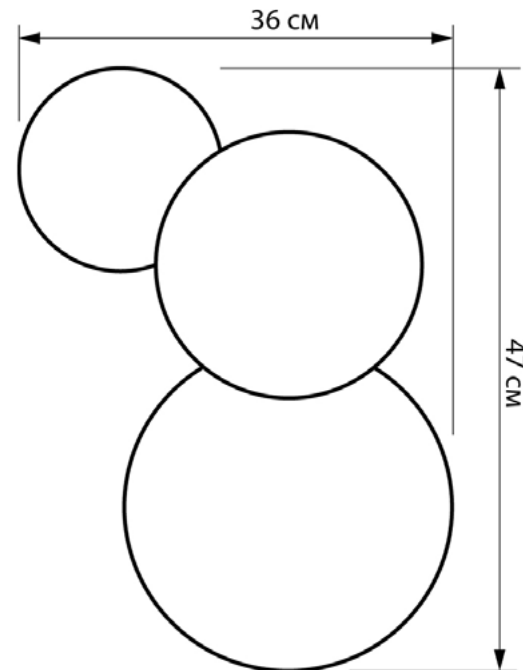

ROMEO

60647.01.92

Height:	47 cm
Width: 20 cm	36 cm
Spacing from wall::	4 cm
Lampholder / Socket:	LED
Number of light sources:	1
Color temperature:	4000 K
Max. wattage:	8.5 Watt
Voltage:	230 V
Material:	metal
Color:	Black
Lamp included:	Yes
Protection class:	IP20