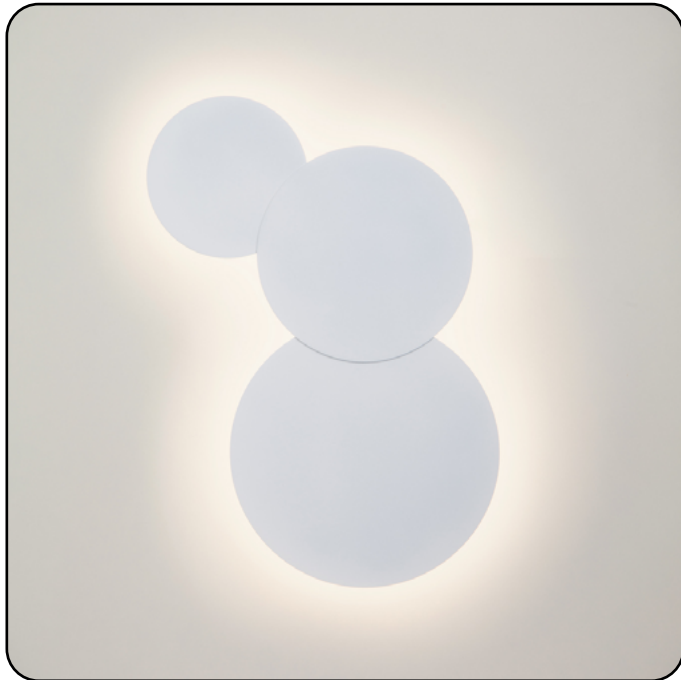

ROMEO

60647.01.92

Height:	47 cm
Width: 20 cm	36 cm
Spacing from wall::	4 cm
Lampholder / Socket:	LED
Number of light sources:	1
Color temperature:	4000 K
Max. wattage:	8.5 Watt
Voltage:	230 V
Material:	metal
Color:	Black
Lamp included:	Yes
Protection class:	IP20