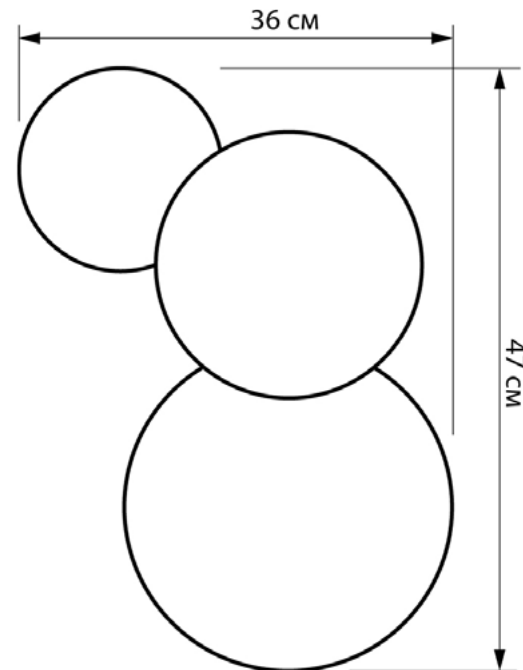

ROMEO

60647.01.93

Height:	47 cm
Width:	20 cm
Spacing from wall::	4 cm
Lampholder / Socket:	LED
Number of light sources:	1
Color temperature:	6000 K
Max. wattage:	8.5 Watt
Voltage:	230 V
Material:	metal
Color:	Black
Lamp included:	Yes
Protection class:	IP20