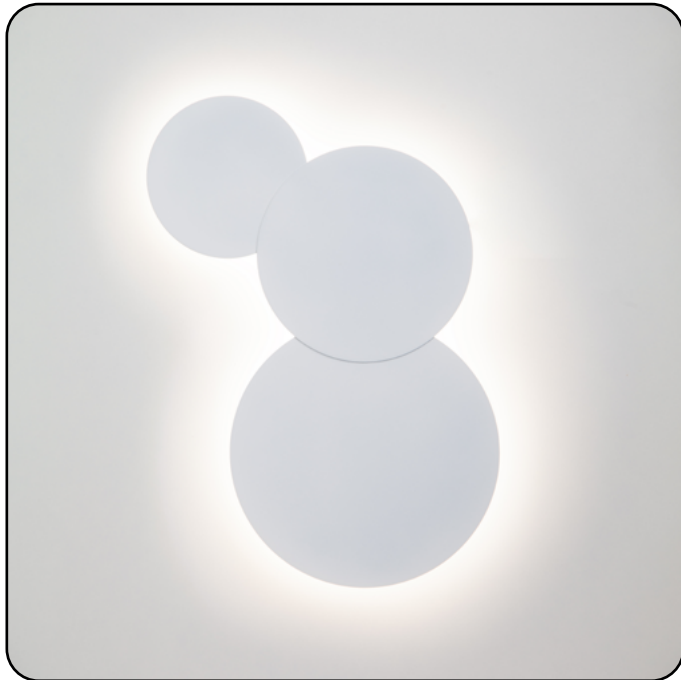

ROMEO

60647.01.93

Height:	47 cm
Width:	20 cm
Spacing from wall::	4 cm
Lampholder / Socket:	LED
Number of light sources:	1
Color temperature:	6000 K
Max. wattage:	8.5 Watt
Voltage:	230 V
Material:	metal
Color:	Black
Lamp included:	Yes
Protection class:	IP20