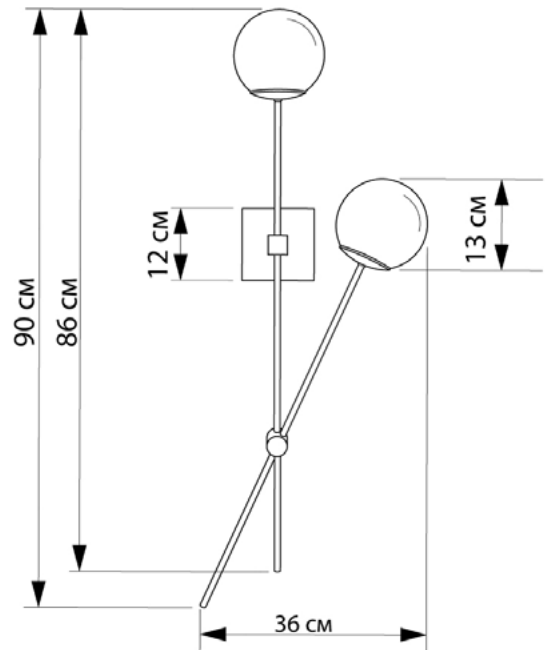

## Wall lamp

Imperium Light

CONTY

608290.05.01

Height:	90 cm
Length:	36 cm
Diameter of lampshade:	13 cm
Lampholder / Socket:	E14
Number of light sources:	2
Max. wattage:	40 W
Voltage:	230 V
Material:	metal/ glass
Color:	black/white
Lamp included:	no
Protection class:	IP20