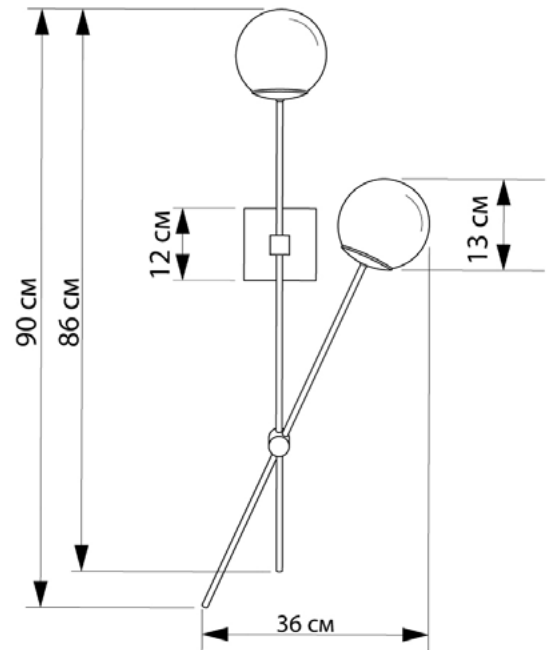

## Wall lamp

Imperium Light

CONTY

608290.05.23

Height:	90 cm
Length:	36 cm
Diameter of lampshade:	13 cm
Lampholder / Socket:	E14
Number of light sources:	2
Max. wattage:	40 W
Voltage:	230 V
Material:	metal/ glass
Color:	black/brown
Lamp included:	no
Protection class:	IP20