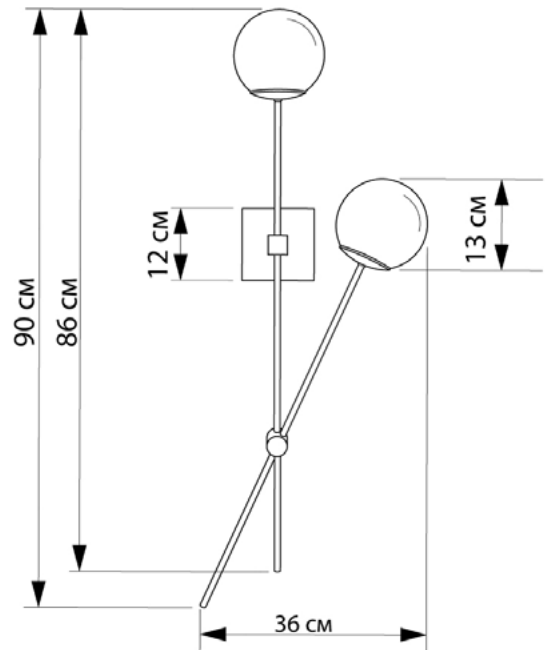

Wall lamp

Imperium Light

CONTY

608290.05.69

Height:	90 cm
Length:	36 cm
Diameter of lampshade:	13 cm
Lampholder / Socket:	E14
Number of light sources:	2
Max. wattage:	40 W
Voltage:	230 V
Material:	metal/ glass
Color:	black/black smoke
Lamp included:	no
Protection class:	IP20