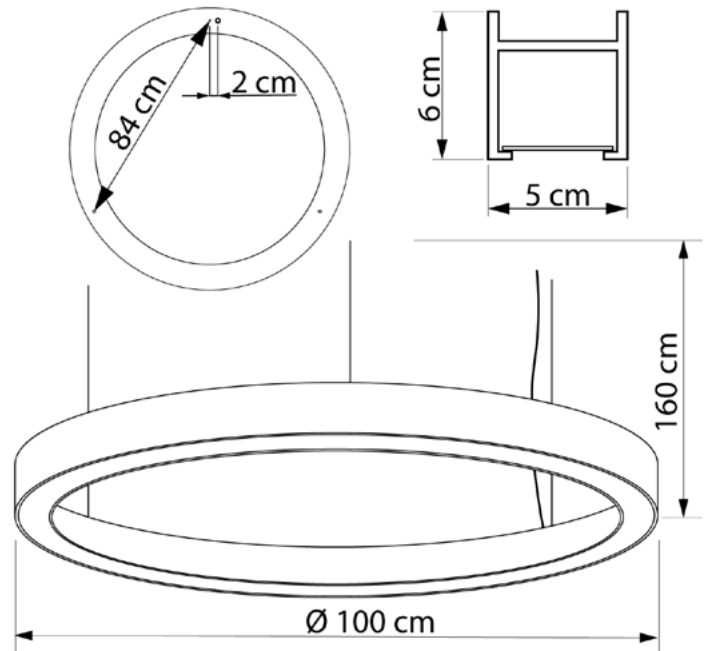

WHEEL

6271100.01.91

Diameter:	100 cm
Height of lampshade:	6 cm
Lampholder / Socket:	LED
Number of light sources:	1
Max. wattage:	23 W (watts)
Color temperature:	3000 K (Kelvin)
Voltage:	220 V (volt)
Material:	metal/plastic
Color:	white
Lamp included:	yes
Protection class:	IP20