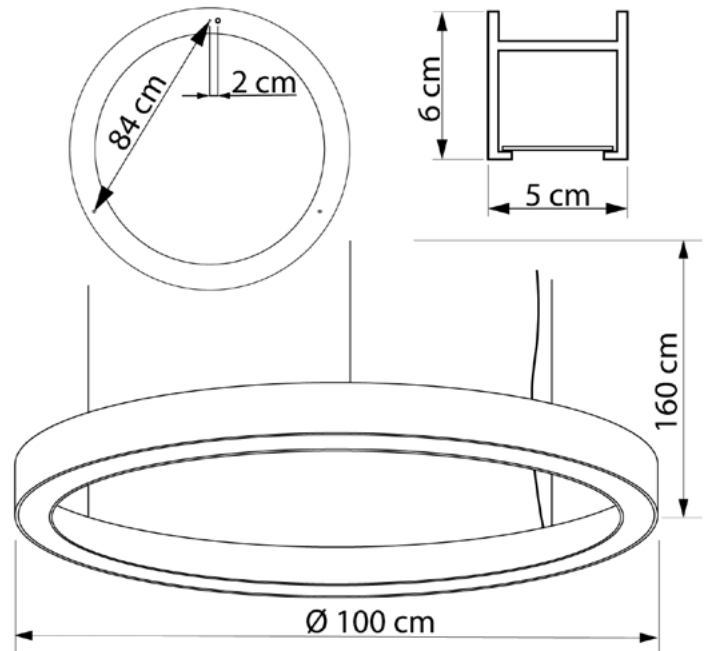

WHEEL

6271100.01.92

Diameter:	100 cm
Height of lampshade:	6 cm
Lampholder / Socket:	LED
Number of light sources:	1
Max. wattage:	23 W (watts)
Color temperature:	4000 K (Kelvin)
Voltage:	220 V (volt)
Material:	metal/plastic
Color:	white
Lamp included:	yes
Protection class:	IP20