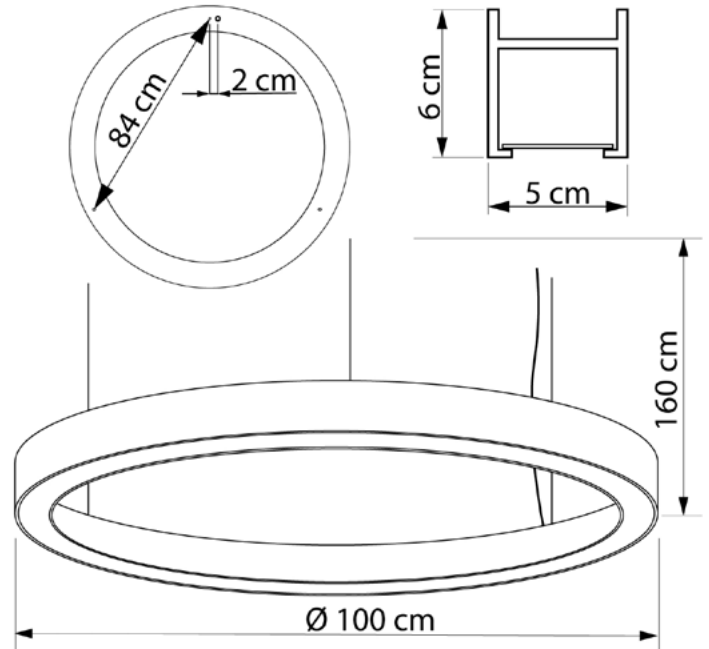

WHEEL

6271100.01.93

Diameter:	100 cm
Height of lampshade:	6 cm
Lampholder / Socket:	LED
Number of light sources:	1
Max. wattage:	23 W (watts)
Color temperature:	6000 K (Kelvin)
Voltage:	220 V (volt)
Material:	metal/plastic
Color:	white
Lamp included:	yes
Protection class:	IP20