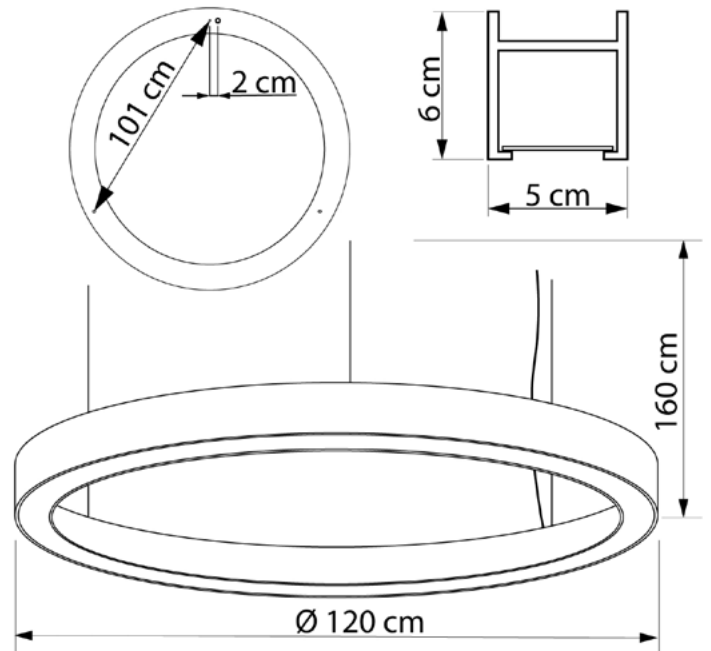

WHEEL

627120.01.91

Diameter:	120 cm
Height of lampshade:	6 cm
Lampholder / Socket:	LED
Number of light sources:	1
Max. wattage:	23 W (watts)
Color temperature:	3000 K (Kelvin)
Voltage:	220 V (volt)
Material:	metal/plastic
Color:	white
Lamp included:	yes
Protection class:	IP20