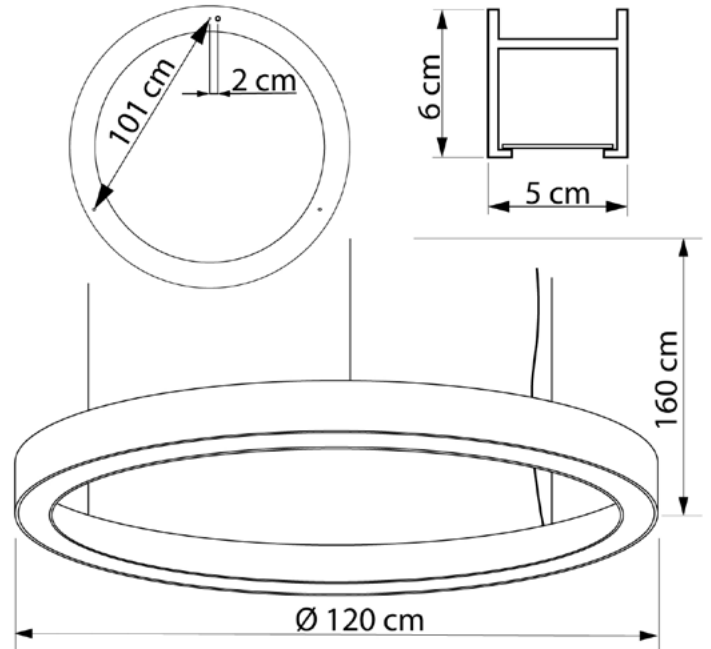

WHEEL

6271120.01.92

Diameter:	120 cm
Height of lampshade:	6 cm
Lampholder / Socket:	LED
Number of light sources:	1
Max. wattage:	23 W (watts)
Color temperature:	4000 K (Kelvin)
Voltage:	220 V (volt)
Material:	metal/plastic
Color:	white
Lamp included:	yes
Protection class:	IP20