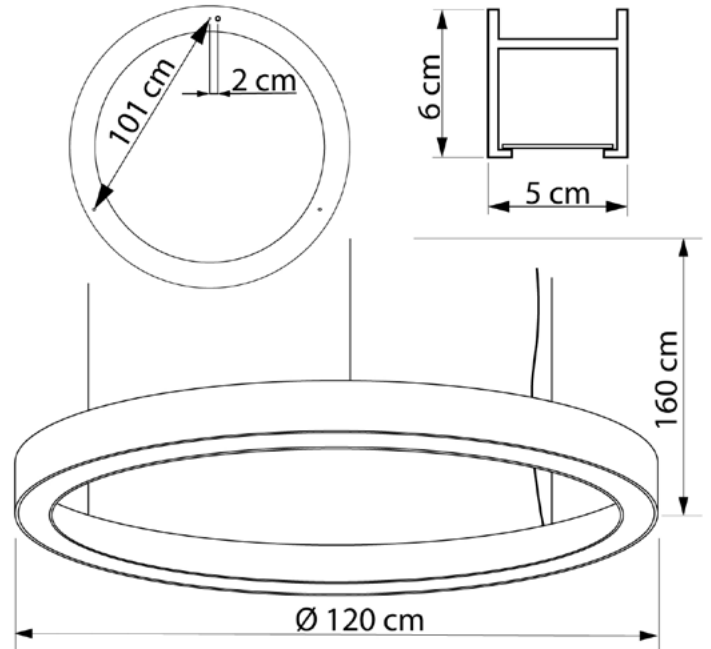

WHEEL

6271120.01.93

| | |
|--------------------------|-----------------|
| Diameter: | 120 cm |
| Height of lampshade: | 6 cm |
| Lampholder / Socket: | LED |
| Number of light sources: | 1 |
| Max. wattage: | 23 W (watts) |
| Color temperature: | 6000 K (Kelvin) |
| Voltage: | 220 V (volt) |
| Material: | metal/plastic |
| Color: | white |
| Lamp included: | yes |
| Protection class: | IP20 |