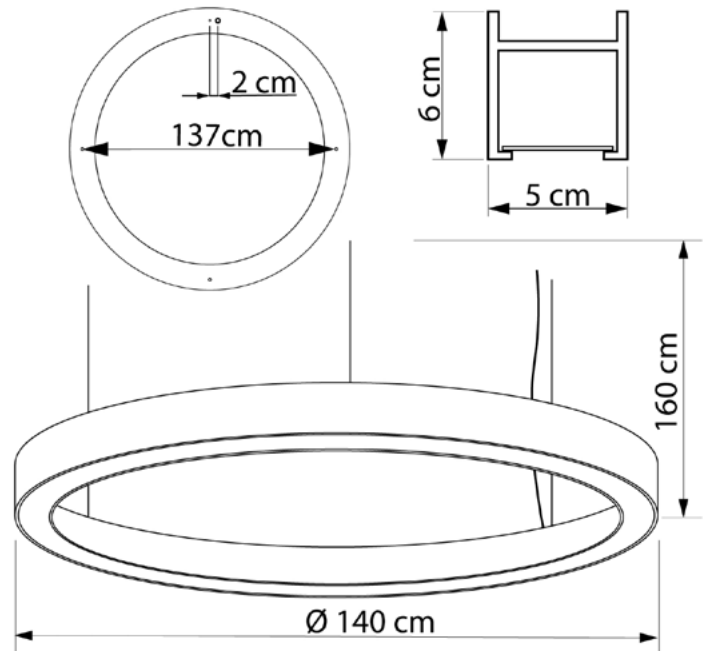

WHEEL

6271140.01.91

Diameter:	140 cm
Height of lampshade:	6 cm
Lampholder / Socket:	LED
Number of light sources:	1
Max. wattage:	23 W (watts)
Color temperature:	3000 K (Kelvin)
Voltage:	220 V (volt)
Material:	metal/plastic
Color:	white
Lamp included:	yes
Protection class:	IP20