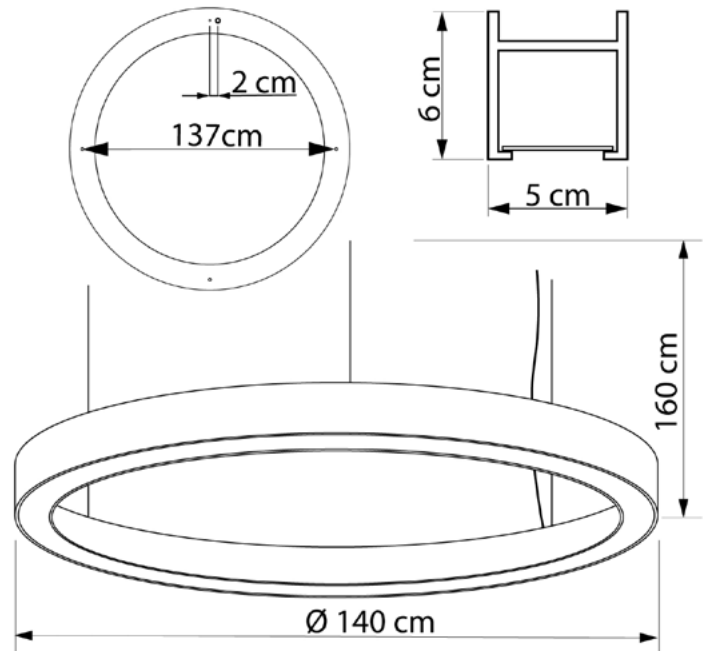

WHEEL

6271140.01.92

Diameter:	140 cm
Height of lampshade:	6 cm
Lampholder / Socket:	LED
Number of light sources:	1
Max. wattage:	23 W (watts)
Color temperature:	4000 K (Kelvin)
Voltage:	220 V (volt)
Material:	metal/plastic
Color:	white
Lamp included:	yes
Protection class:	IP20