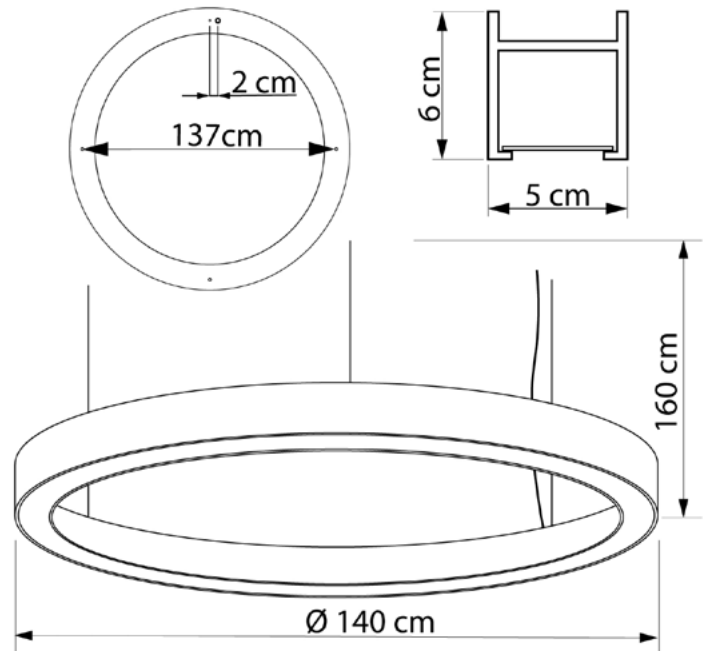

WHEEL

6271140.01.93

Diameter:	140 cm
Height of lampshade:	6 cm
Lampholder / Socket:	LED
Number of light sources:	1
Max. wattage:	23 W (watts)
Color temperature:	6000 K (Kelvin)
Voltage:	220 V (volt)
Material:	metal/plastic
Color:	white
Lamp included:	yes
Protection class:	IP20