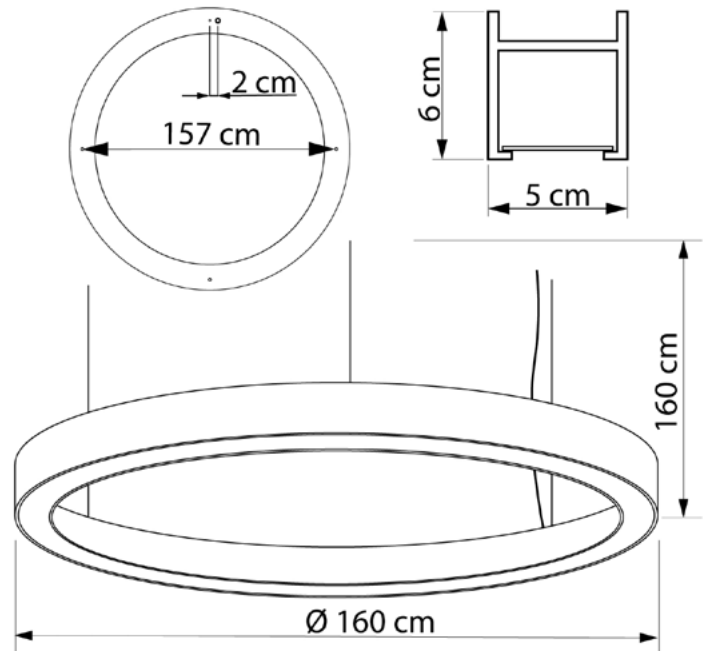

WHEEL

6271160.01.91

Diameter:	160 cm
Height of lampshade:	6 cm
Lampholder / Socket:	LED
Number of light sources:	1
Max. wattage:	23 W (watts)
Color temperature:	3000 K (Kelvin)
Voltage:	220 V (volt)
Material:	metal/plastic
Color:	white
Lamp included:	yes
Protection class:	IP20