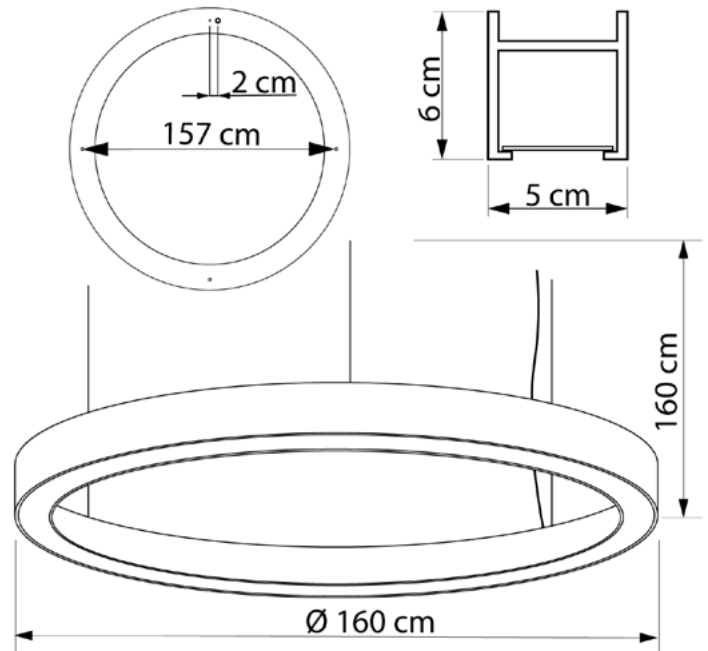

WHEEL

6271160.01.92

Diameter:	160 cm
Height of lampshade:	6 cm
Lampholder / Socket:	LED
Number of light sources:	1
Max. wattage:	23 W (watts)
Color temperature:	4000 K (Kelvin)
Voltage:	220 V (volt)
Material:	metal/plastic
Color:	white
Lamp included:	yes
Protection class:	IP20