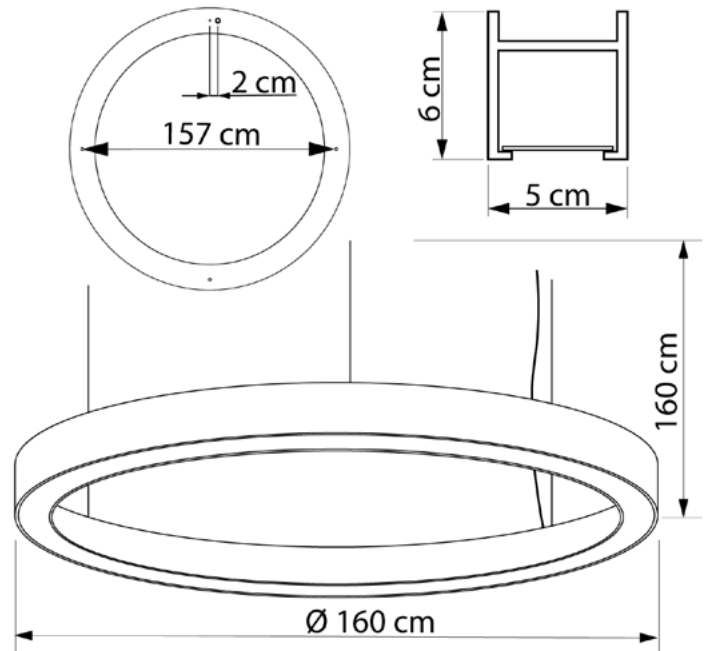

WHEEL

6271160.01.93

Diameter:	160 cm
Height of lampshade:	6 cm
Lampholder / Socket:	LED
Number of light sources:	1
Max. wattage:	23 W (watts)
Color temperature:	6000 K (Kelvin)
Voltage:	220 V (volt)
Material:	metal/plastic
Color:	white
Lamp included:	yes
Protection class:	IP20