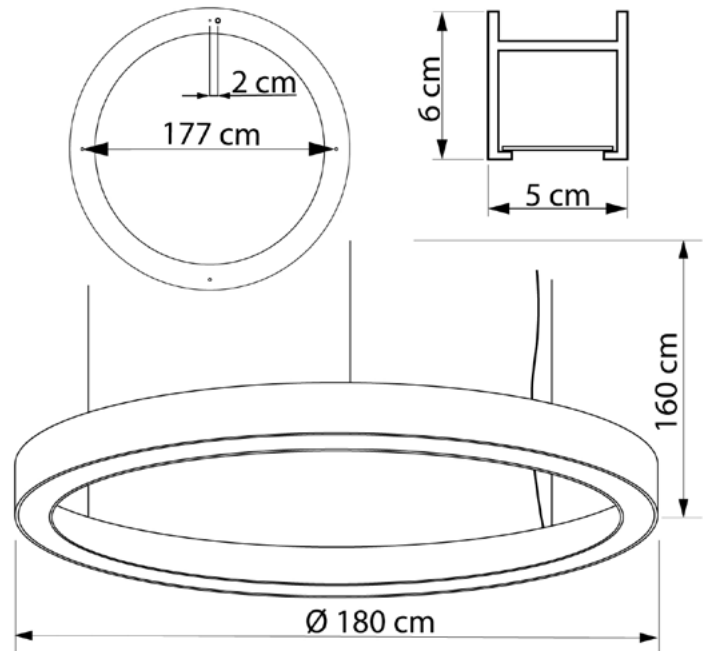

WHEEL

6271180.01.91

Diameter:	180 cm
Height of lampshade:	6 cm
Lampholder / Socket:	LED
Number of light sources:	1
Max. wattage:	23 W (watts)
Color temperature:	3000 K (Kelvin)
Voltage:	220 V (volt)
Material:	metal/plastic
Color:	white
Lamp included:	yes
Protection class:	IP20