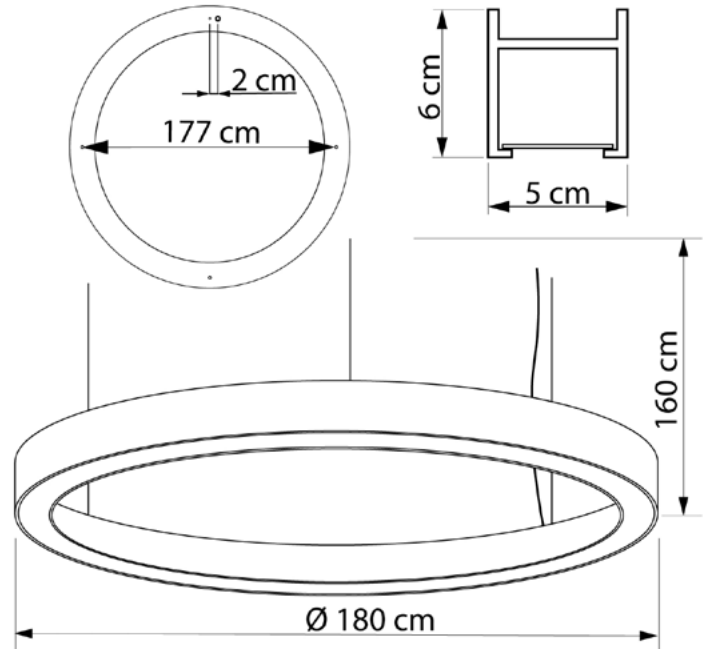

WHEEL

6271180.01.92

Diameter:	180 cm
Height of lampshade:	6 cm
Lampholder / Socket:	LED
Number of light sources:	1
Max. wattage:	23 W (watts)
Color temperature:	4000 K (Kelvin)
Voltage:	220 V (volt)
Material:	metal/plastic
Color:	white
Lamp included:	yes
Protection class:	IP20