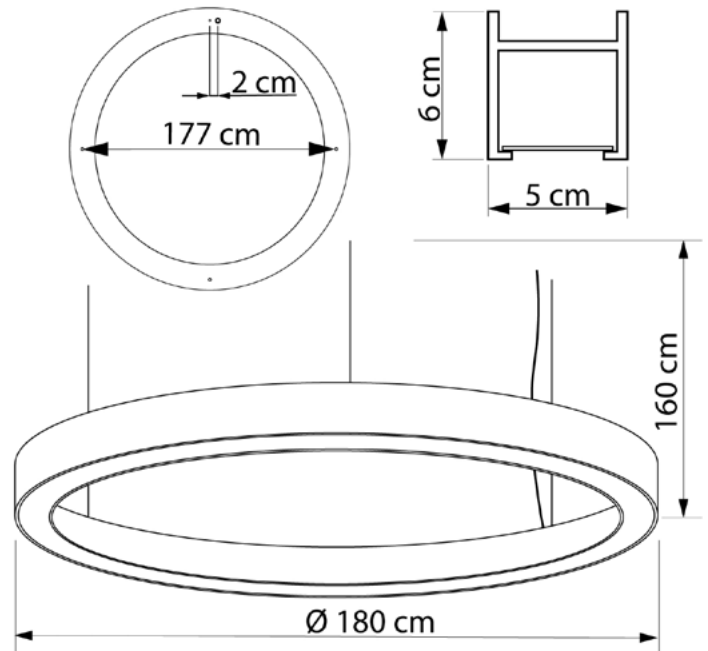

WHEEL

6271180.01.93

Diameter:	180 cm
Height of lampshade:	6 cm
Lampholder / Socket:	LED
Number of light sources:	1
Max. wattage:	23 W (watts)
Color temperature:	6000 K (Kelvin)
Voltage:	220 V (volt)
Material:	metal/plastic
Color:	white
Lamp included:	yes
Protection class:	IP20