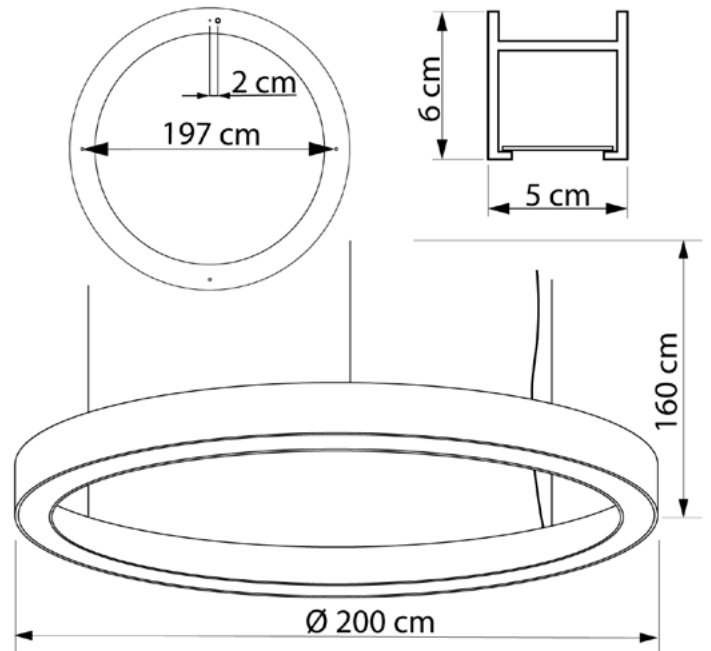

WHEEL

6271200.01.92

Diameter:	200 cm
Height of lampshade:	6 cm
Lampholder / Socket:	LED
Number of light sources:	1
Max. wattage:	23 W (watts)
Color temperature:	4000 K (Kelvin)
Voltage:	220 V (volt)
Material:	metal/plastic
Color:	white
Lamp included:	yes
Protection class:	IP20