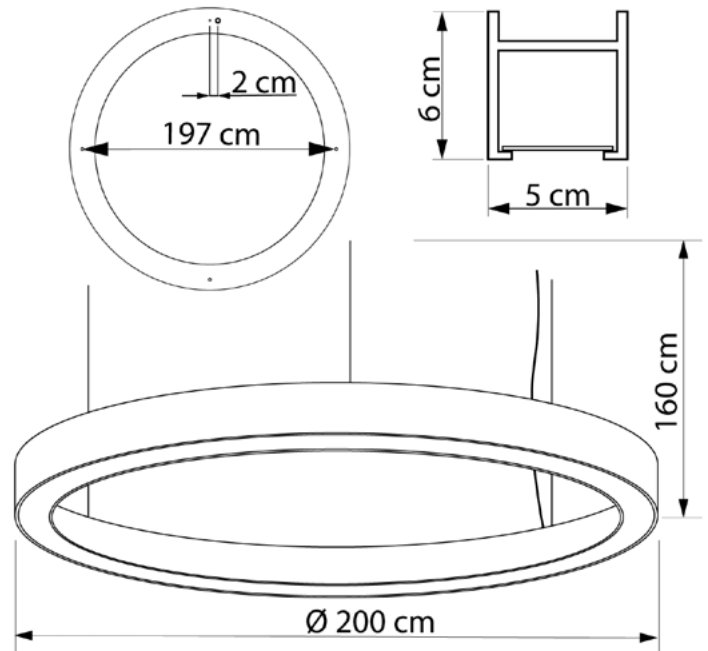

WHEEL

6271200.01.93

Diameter:	200 cm
Height of lampshade:	6 cm
Lampholder / Socket:	LED
Number of light sources:	1
Max. wattage:	23 W (watts)
Color temperature:	6000 K (Kelvin)
Voltage:	220 V (volt)
Material:	metal/plastic
Color:	white
Lamp included:	yes
Protection class:	IP20