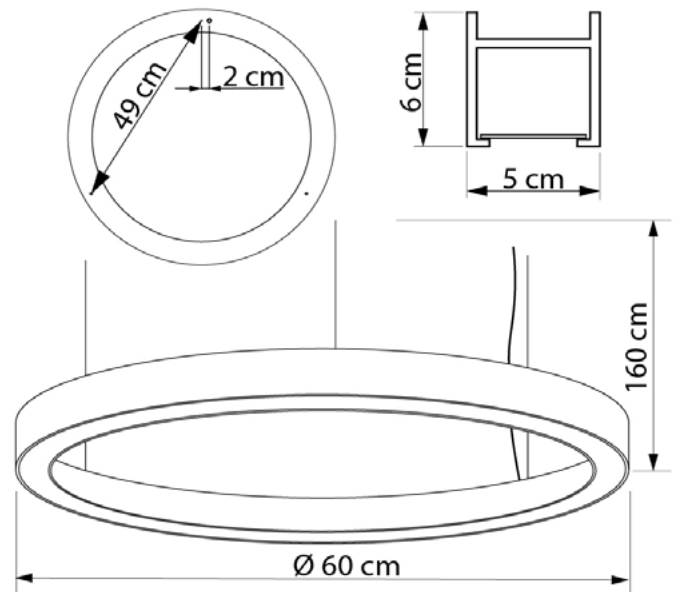

WHEEL

627160.01.91

| | |
|--------------------------|-----------------|
| Diameter: | 60 cm |
| Height of lampshade: | 6 cm |
| Lampholder / Socket: | LED |
| Number of light sources: | 1 |
| Max. wattage: | 23 W (watts) |
| Color temperature: | 3000 K (Kelvin) |
| Voltage: | 220 V (volt) |
| Material: | metal/plastic |
| Color: | white |
| Lamp included: | yes |
| Protection class: | IP20 |