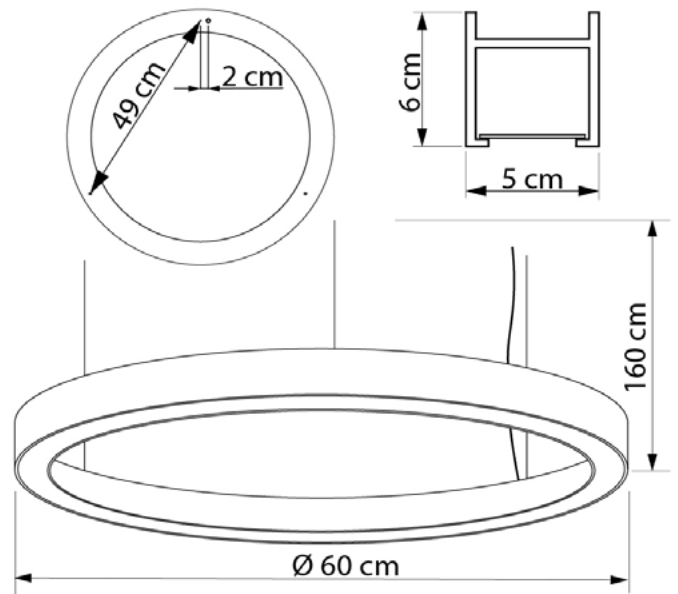

WHEEL

627160.01.92

Diameter:	60 cm
Height of lampshade:	6 cm
Lampholder / Socket:	LED
Number of light sources:	1
Max. wattage:	23 W (watts)
Color temperature:	4000 K (Kelvin)
Voltage:	220 V (volt)
Material:	metal/plastic
Color:	white
Lamp included:	yes
Protection class:	IP20