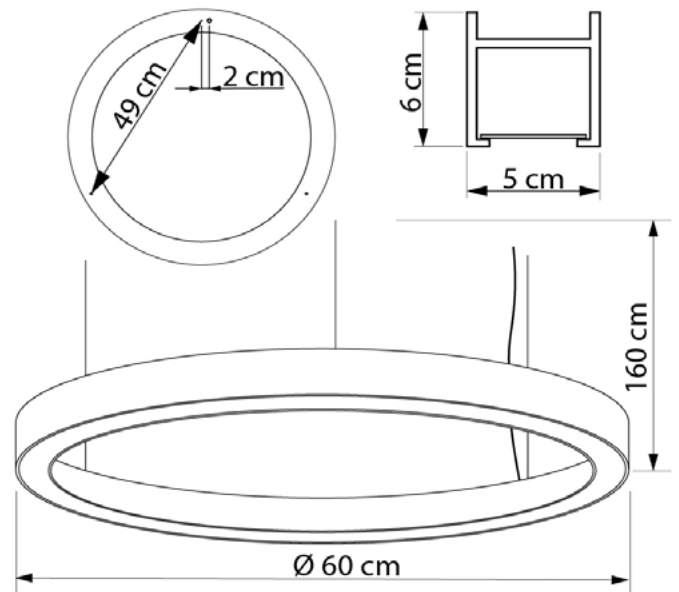

WHEEL

627160.01.93

| | |
|--------------------------|-----------------|
| Diameter: | 60 cm |
| Height of lampshade: | 6 cm |
| Lampholder / Socket: | LED |
| Number of light sources: | 1 |
| Max. wattage: | 23 W (watts) |
| Color temperature: | 6000 K (Kelvin) |
| Voltage: | 220 V (volt) |
| Material: | metal/plastic |
| Color: | white |
| Lamp included: | yes |
| Protection class: | IP20 |