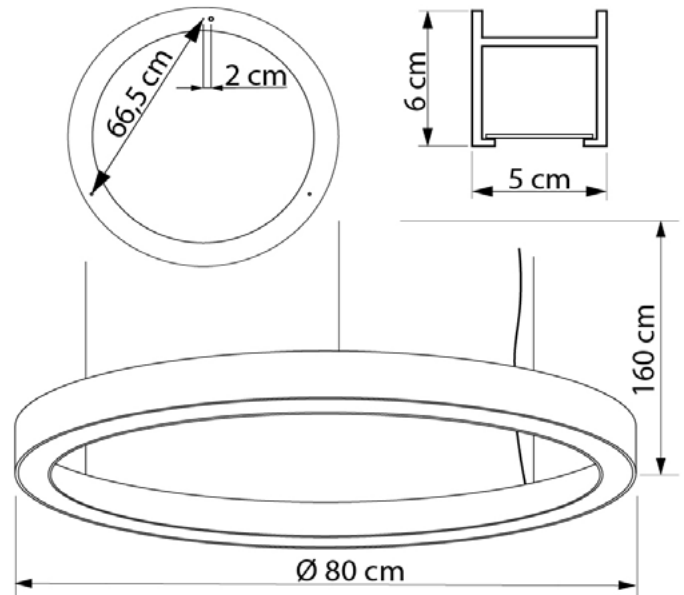

WHEEL

627180.01.91

Diameter:	80 cm
Height of lampshade:	6 cm
Lampholder / Socket:	LED
Number of light sources:	1
Max. wattage:	23 W (watts)
Color temperature:	3000 K (Kelvin)
Voltage:	220 V (volt)
Material:	metal/plastic
Color:	white
Lamp included:	yes
Protection class:	IP20