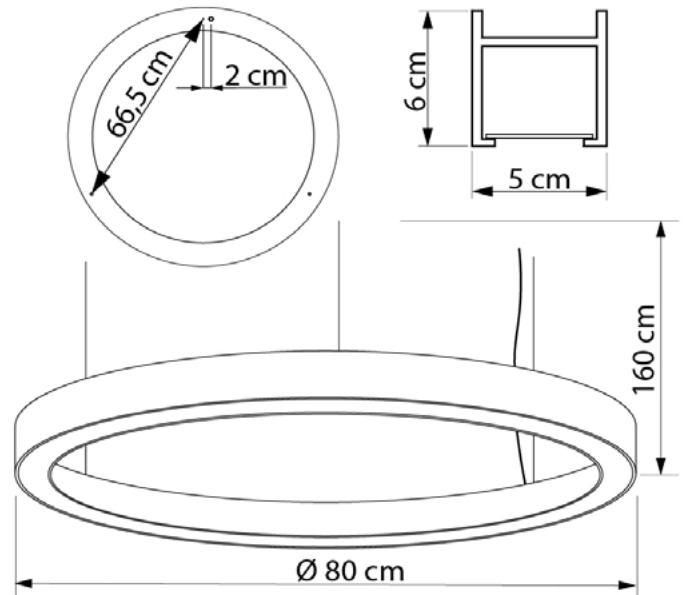

WHEEL

627180.OI.92

Diameter:	80 cm
Height of lampshade:	6 cm
Lampholder / Socket:	LED
Number of light sources:	1
Max. wattage:	23 W (watts)
Color temperature:	4000 K (Kelvin)
Voltage:	220 V (volt)
Material:	metal/plastic
Color:	white
Lamp included:	yes
Protection class:	IP20