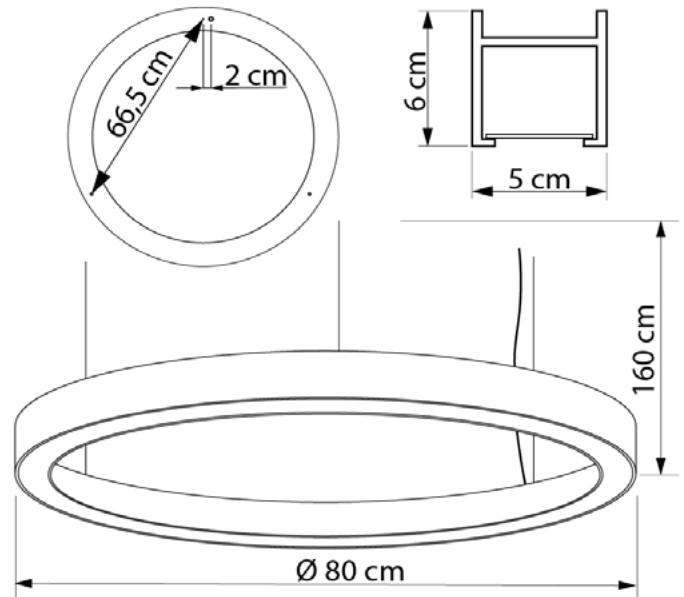

WHEEL

627180.01.93

Diameter:	80 cm
Height of lampshade:	6 cm
Lampholder / Socket:	LED
Number of light sources:	1
Max. wattage:	23 W (watts)
Color temperature:	6000 K (Kelvin)
Voltage:	220 V (volt)
Material:	metal/plastic
Color:	white
Lamp included:	yes
Protection class:	IP20