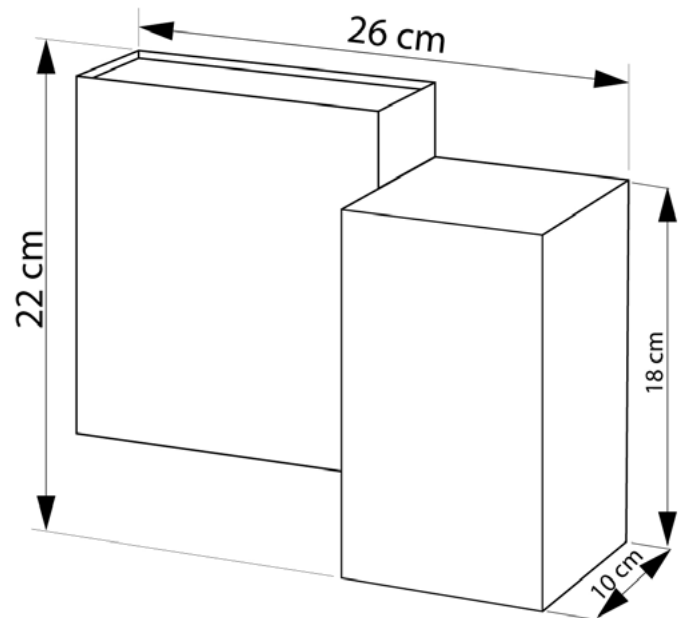

CUBICAL

629226.05.91

|                          |              |
|--------------------------|--------------|
| Width:                   | 22 cm        |
| Length:                  | 26 cm        |
| Spacing from wall:       | 10 cm        |
| Lampholder / Socket:     | LED          |
| Number of light sources: | 1            |
| Max. wattage:            | 11 W (watts) |
| Color temperature:       | 3000 Kelvin  |
| Voltage:                 | 230 V (volt) |
| Material:                | metal        |
| Color:                   | black        |
| Lamp included:           | yes          |
| Protection class:        | IP20         |