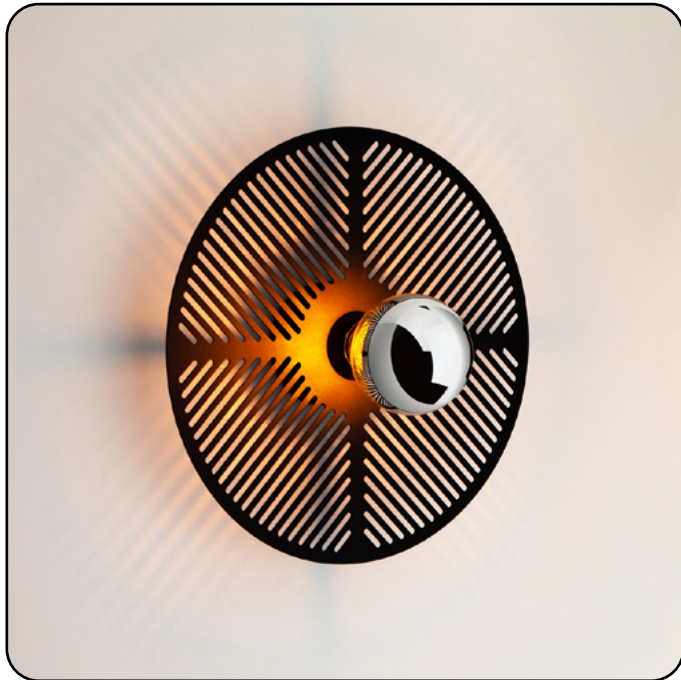

GLYPHES

63035.05.05

Height:	35 cm
Spacing from wall::	5 cm
Lampholder / Socket	E27
Number of light sources:	1
Max. wattage:	40 W (watts)
Voltage:	230 V (volt)
Material:	metal
Color:	black
Lamp included:	yes
Protection class:	IP20