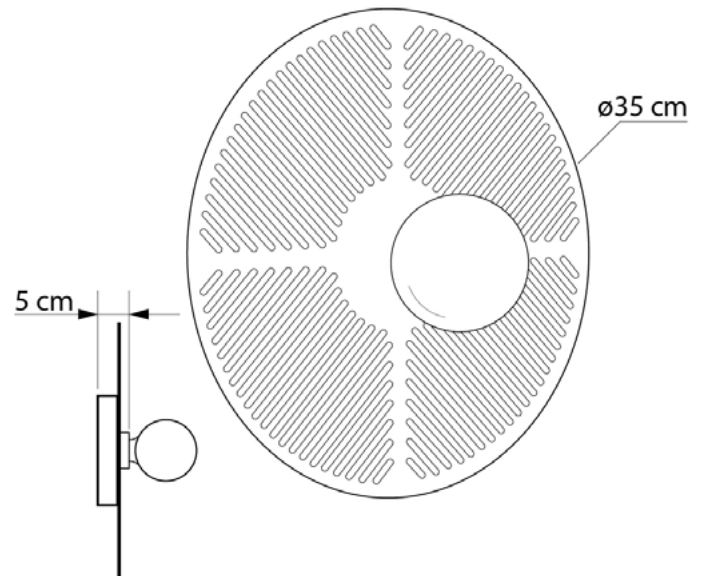

GLYPHES

63035.05.05

Height:	35 cm
Spacing from wall::	5 cm
Lampholder / Socket	E27
Number of light sources:	1
Max. wattage:	40 W (watts)
Voltage:	230 V (volt)
Material:	metal
Color:	black
Lamp included:	yes
Protection class:	IP20