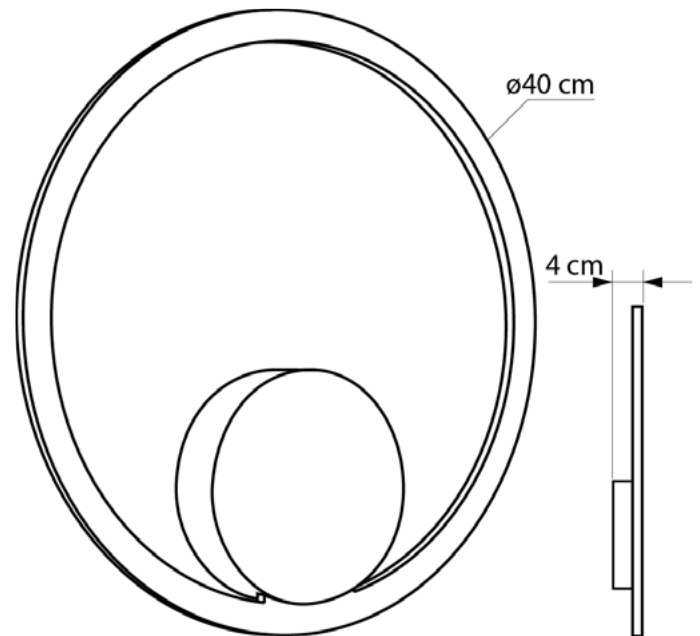

SOHO

63140.01.01.91

Diameter:	40 cm
Spacing from wall:	4 cm
Lampholder / Socket:	LED
Number of light sources:	1
Max. wattage:	10 W (watts)
Color temperature:	3000 Kelvin
Voltage:	230 V (volt)
Material:	metal
Color:	white
Lamp included:	yes
Protection class:	IP20