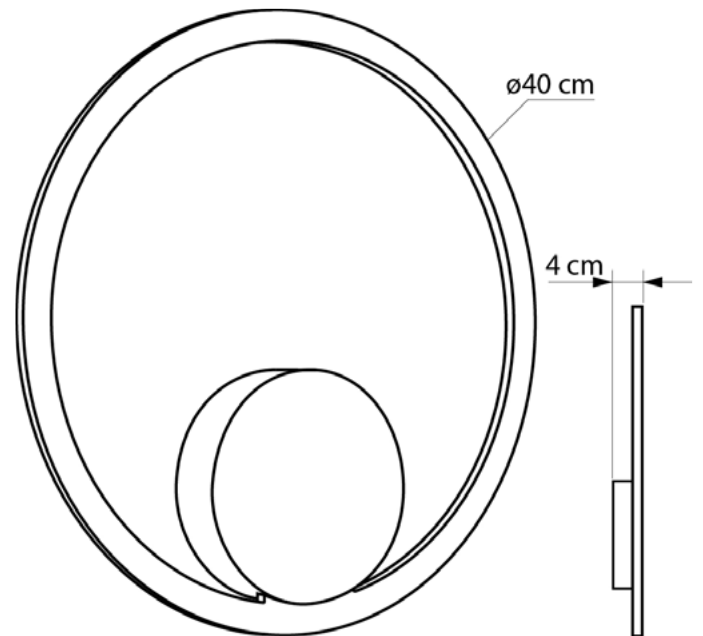

SOHO

63140.OI.OI.92

Diameter:	40 cm
Spacing from wall:	4 cm
Lampholder / Socket:	LED
Number of light sources:	1
Max. wattage:	10 W (watts)
Color temperature:	4000 Kelvin
Voltage:	230 V (volt)
Material:	metal
Color:	white
Lamp included:	yes
Protection class:	IP20