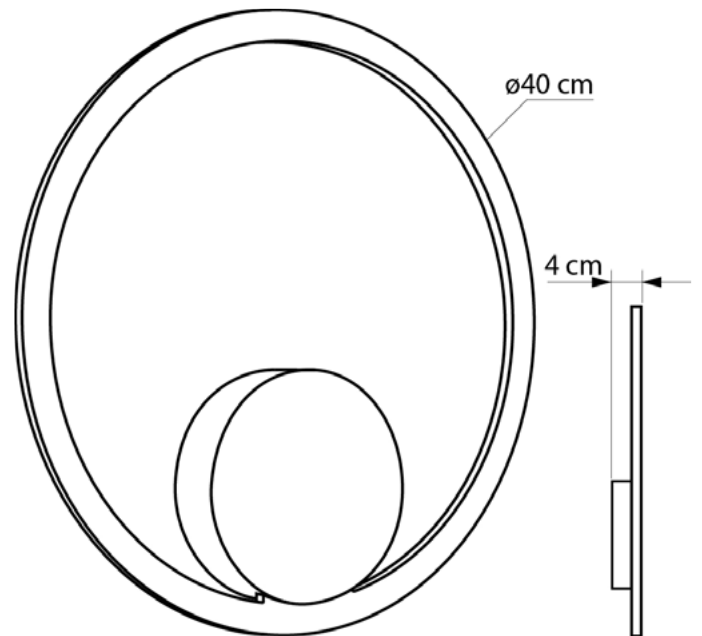

SOHO

63140.01.01.93

Diameter:	40 cm
Spacing from wall:	4 cm
Lampholder / Socket:	LED
Number of light sources:	1
Max. wattage:	10 W (watts)
Color temperature:	6000 Kelvin
Voltage:	230 V (volt)
Material:	metal
Color:	white
Lamp included:	yes
Protection class:	IP20