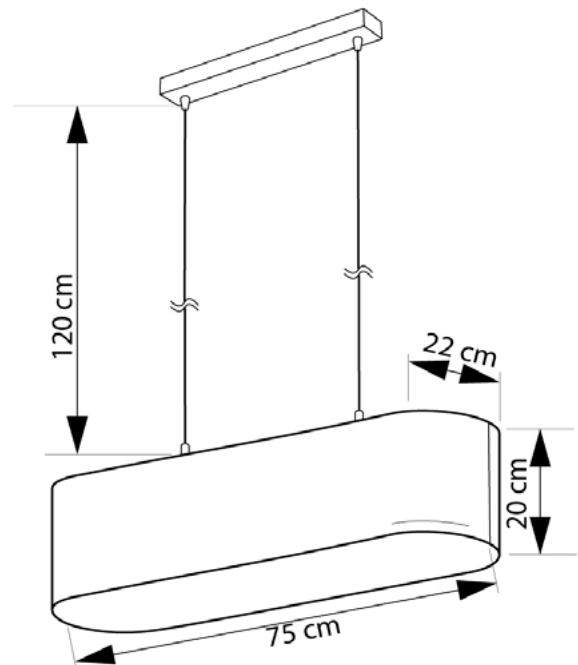

ZENDAYA

632275.OI.OI

Height:	120 cm
Width:	22 cm
Length:	75 cm
Height of lampshade:	20 cm
Lampholder / Socket:	E27
Number of light sources:	2
Max. wattage:	60 W (watts)
Voltage:	230 V (volt)
Material:	metal / cloth
Color:	white
Lamp included:	no
Protection class:	IP20