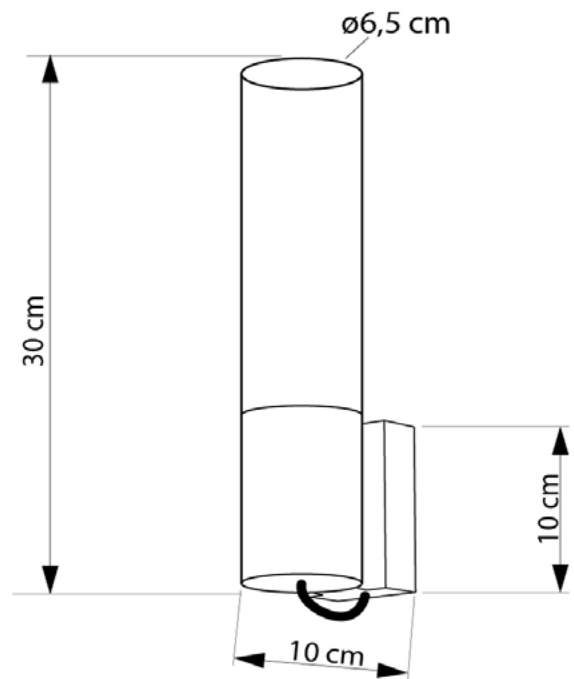

GLASS

633130.01.00

Diameter of lampshade:	6.5 cm
Height of lampshade:	30 cm
Spacing from wall:	4 cm
Lampholder / Socket:	MR16 GU10
Number of light sources:	1
Max. wattage:	50 W (watts)
Voltage:	230 V (volt)
Material:	metal / glass
Color:	white / white
Lamp included:	no
Protection class:	IP20