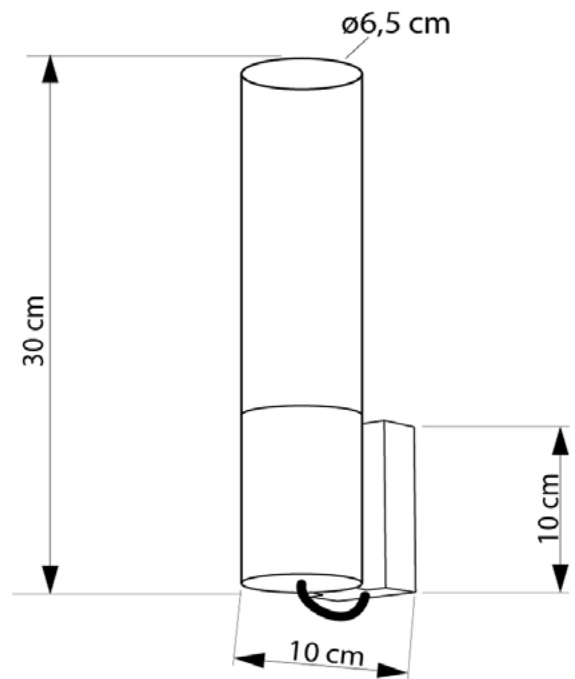

GLASS

633130.05.00

Diameter of lampshade: 6.5 cm
 Height of lampshade: 30 cm
 Spacing from wall: 4 cm
 Lampholder / Socket: MR16 GU10
 Number of light sources: 1
 Max. wattage: 50 W (watts)
 Voltage: 230 V (volt)
 Material: metal / glass
 Color: white / black
 Lamp included: no
 Protection class: IP20