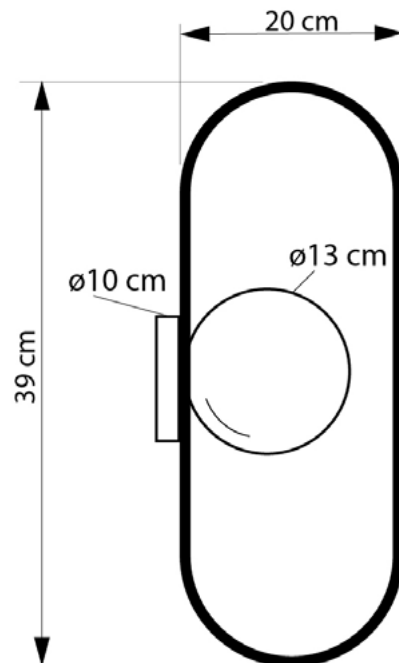

TRACK

634139.05.01

Height:	39 cm
Diameter of lampshade:	13 cm
Spacing from wall:	24 cm
Lampholder / Socket:	MR16 GU10
Number of light sources:	1
Max. wattage:	50 W (watts)
Voltage:	230 V (volt)
Material:	metal / glass
Color:	white / black
Lamp included:	no
Protection class:	IP20